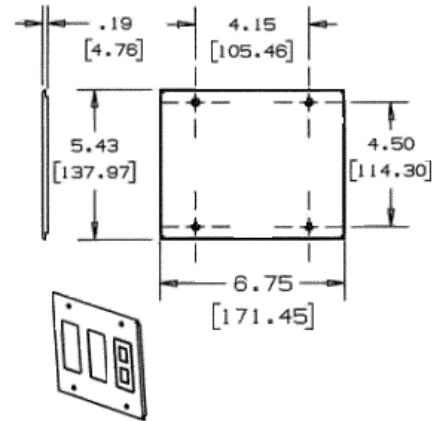

Raceway
Metal Raceway
HBL6750 Series 3-Gang Plate

HUBBELL

Features

- Two Style Line® Openings, One Modular Furniture
- For two Style Line rectangular receptacles, GFCI, surge devices and rectangular communication frames shown on page R-45.
- Includes modular furniture with two keystone twistouts.
- Includes Mounting Bracket

Ordering Information

Description	Material	UPC Number	Catalog Number
3-Gang Plate	Steel	783585218175	HBL6747RRFGY

Color
Gray

Listings

UL Listed
CSA Certified

Specifications

Height	6.75"
Width	5.43"
Length	0.2"

Online Resources

Customer Use Drawing
eCatalog
Installation Instructions

Dimensions in Inches (mm)

Hubbell Wiring Device-Kellems • Hubbell Incorporated (Delaware) • 40 Waterview Drive • Shelton, CT 06484