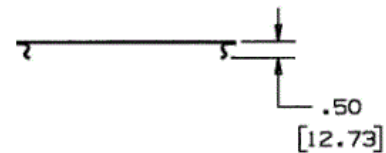

Ordering Information

Description	Material	UPC Number	Catalog Number
19 In. Precut Cover	Steel	783585218281	HBL6750C195IV

Color
Ivory

Listings

UL Listed
CSA Certified

Specifications

Height	0.1"
Width	6.75"
Length	19.50"

Online Resources

Customer Use Drawing
eCatalog
Installation Instructions

Dimensions in Inches (mm)

Hubbell Wiring Device-Kellems • Hubbell Incorporated (Delaware) • 40 Waterview Drive • Shelton, CT 06484