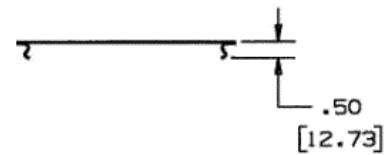

Ordering Information

Description	Material	UPC Number	Catalog Number
31 In. Precut Cover	Steel	783585218298	HBL6750C315GY

Color
Gray

Listings

UL Listed
CSA Certified

Specifications

Height	0.1"
Width	6.75"
Length	31.50"

Online Resources

Customer Use Drawing
eCatalog
Installation Instructions

Dimensions in Inches (mm)

Hubbell Wiring Device-Kellems • Hubbell Incorporated (Delaware) • 40 Waterview Drive • Shelton, CT 06484