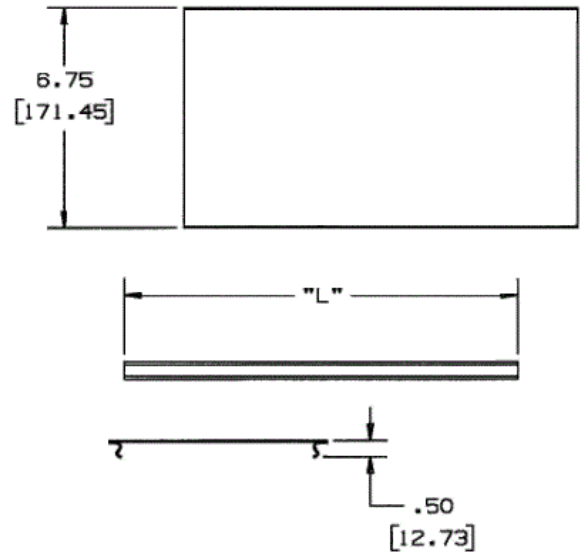

Raceway
Metal Raceway
HBL6750 Series 5 Ft. Cover

HUBBELL

Features

- Packed 20 ft. (6.1m) per carton, 5 ft. (1.5m) lengths.

Ordering Information

Description	Material	UPC Number	Catalog Number
5 Ft. Cover	Steel	783585218311	HBL6750CGY

Color
Gray

Listings

UL Listed
CSA Certified

Specifications

Height	0.1"
Width	6.75"
Length	5'

Online Resources

Customer Use Drawing
eCatalog
Installation Instructions

Dimensions in Inches (mm)