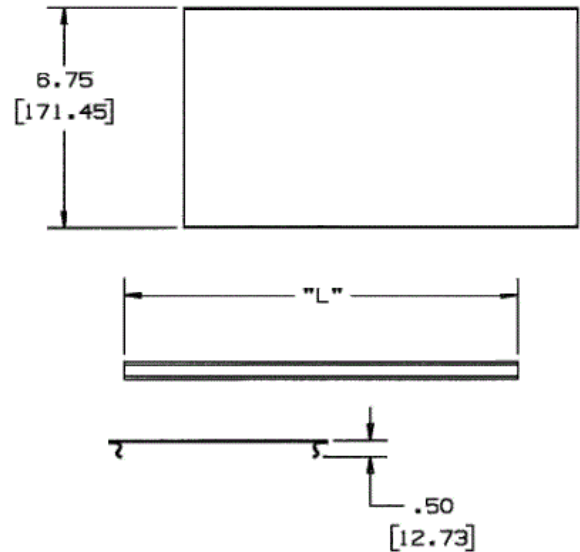

Raceway
Metal Raceway
HBL6750 Series 5 Ft. Cover

HUBBELL

Features

- Packed 20 ft. (6.1m) per carton, 5 ft. (1.5m) lengths.

Ordering Information

Description	Material	UPC Number	Catalog Number
5 Ft. Cover	Steel	783585218328	HBL6750CIV

Color
Ivory

Listings

UL Listed
CSA Certified

Specifications

Height	0.1"
Width	6.75"
Length	5'

Online Resources

Customer Use Drawing
eCatalog
Installation Instructions

Dimensions in Inches (mm)