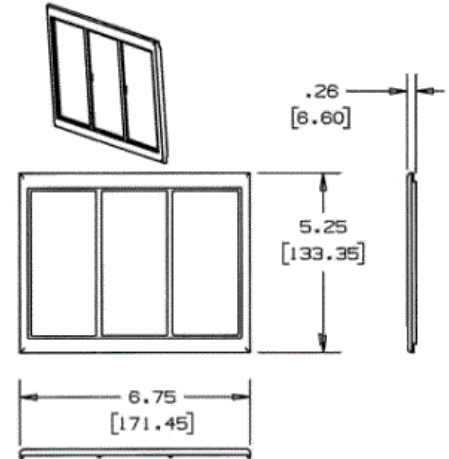

## Ordering Information

Description	Material	UPC Number	Catalog Number
Device Mounting Bracket	Steel	783585218359	HBL6750GY

**Color**  
Gray

## Specifications

Height	5.25"
Width	6.75"
Length	0.1"