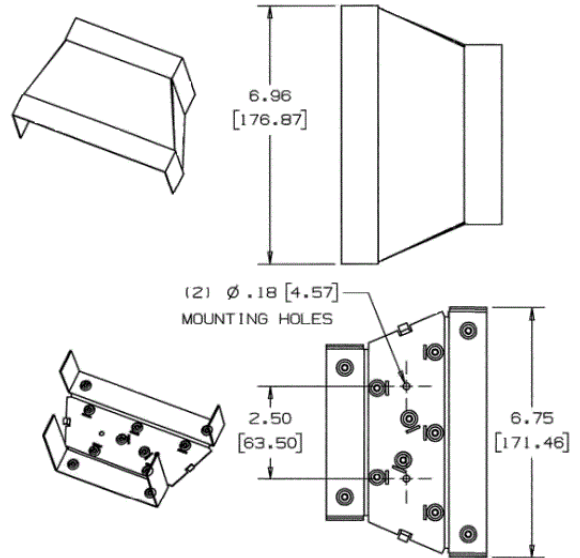

### Ordering Information

Description	Material	UPC Number	Catalog Number
Transition Fitting	Steel	783585218373	HBL6750TFGY

**Color**  
Gray

### Specifications

Height	4.35"
Width	6.96"
Length	0.2"

### Online Resources

Customer Use Drawing  
eCatalog  
Installation Instructions

Dimensions in Inches (mm)

Hubbell Wiring Device-Kellems • Hubbell Incorporated (Delaware) • 40 Waterview Drive • Shelton, CT 06484