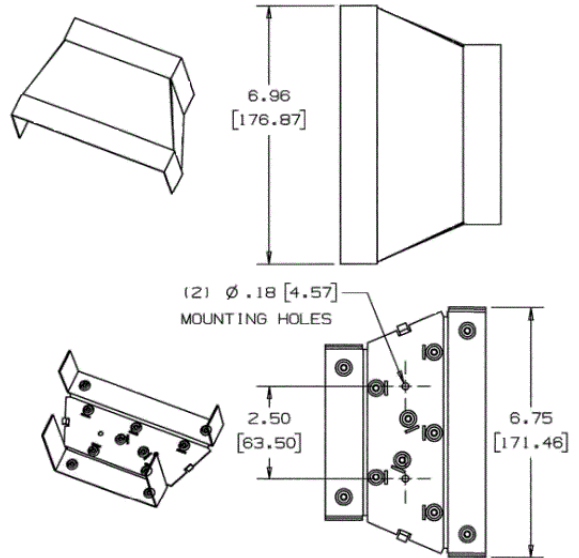

### Ordering Information

Description	Material	UPC Number	Catalog Number
Transition Fitting	Steel	783585218380	HBL6750TFIV

**Color**  
Ivory

### Specifications

Height	4.35"
Width	6.96"
Length	0.2"

### Online Resources

Customer Use Drawing  
eCatalog  
Installation Instructions

Dimensions in Inches (mm)

Hubbell Wiring Device-Kellems • Hubbell Incorporated (Delaware) • 40 Waterview Drive • Shelton, CT 06484