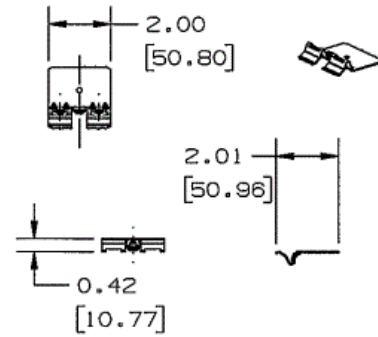

Raceway
Metal Raceway
HBL6750 Series Coupling (Plated)

HUBBELL

Features

- For joining lengths of HBL6750 Raceway.
- Sold in pairs.

Ordering Information

Description	Material	UPC Number	Catalog Number
Coupling (Plated)	Galvanized Steel	783585218403	HBL6751A

Listings

UL Listed
CSA Certified

Specifications

Height	0.42"
Width	2.00"
Length	0.42"

Online Resources

Customer Use Drawing
eCatalog
Installation Instructions

Dimensions in Inches (mm)

Hubbell Wiring Device-Kellems • Hubbell Incorporated (Delaware) • 40 Waterview Drive • Shelton, CT 06484