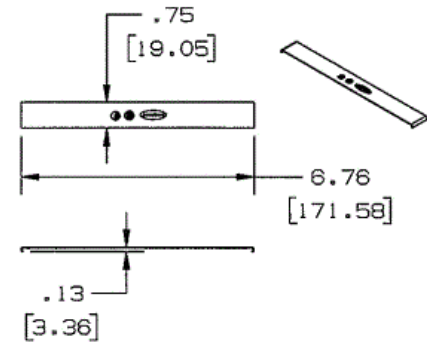

Raceway
Metal Raceway
HBL6750 Series Connection Cover

HUBBELL

Features

- For covering potential openings where two covers come together.

Ordering Information

Description	Material	UPC Number	Catalog Number
Connection Cover	Steel	783585218427	HBL6756AGY

Color
Gray

Listings

UL Listed
CSA Certified

Specifications

Height	0.59"
Width	6.75"
Length	0.1"

Online Resources

Customer Use Drawing
eCatalog
Installation Instructions

Dimensions in Inches (mm)