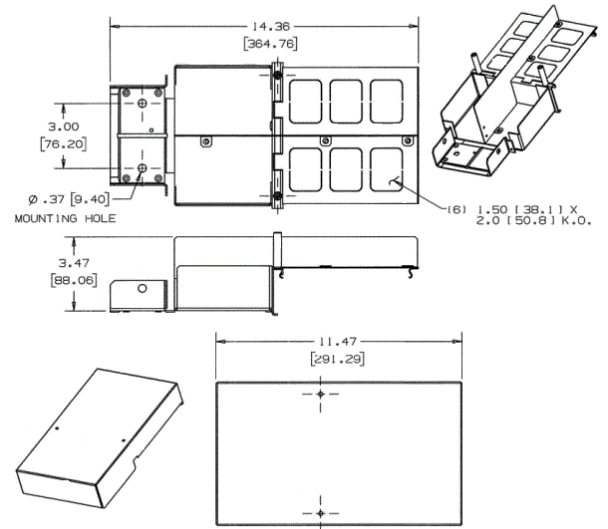

Raceway
Metal Raceway

HBL6750 Series Take-Off Connector
(HBL6750-HBL4750)

HUBBELL

Features

- For 90° tee connection of HBL4750 Raceway from HBL6750 Raceway.

Ordering Information

Description	Material	UPC Number	Catalog Number
Take-Off Connector (HBL6750-HBL4750)	Steel	783585218465	HBL6774AGY

Color
Gray

Listings

UL Listed
CSA Certified

Specifications

Height	6.72"
Width	14.36"
Length	6.75"

Online Resources

Customer Use Drawing
eCatalog
Installation Instructions

Dimensions in Inches (mm)