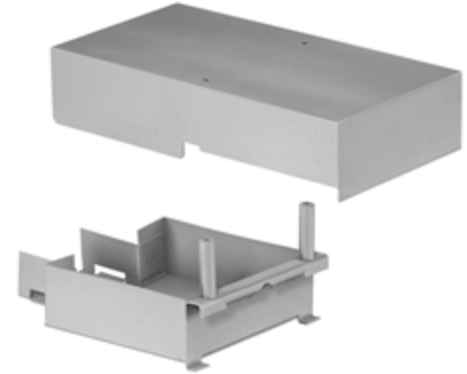

Raceway
Metal Raceway

HBL6750 Series Take-Off Connector
(HBL6750-HBL4750)

HUBBELL

Features

- For 90° tee connection of HBL4750 Raceway from HBL6750 Raceway.

Ordering Information

Description	Material	UPC Number	Catalog Number
Take-Off Connector (HBL6750-HBL4750)	Steel	783585218465	HBL6774AGY

Color
Gray

Listings

UL Listed
CSA Certified

Specifications

Height	6.72"
Width	14.36"
Length	6.75"

Online Resources

Customer Use Drawing
eCatalog
Installation Instructions

Dimensions in Inches (mm)