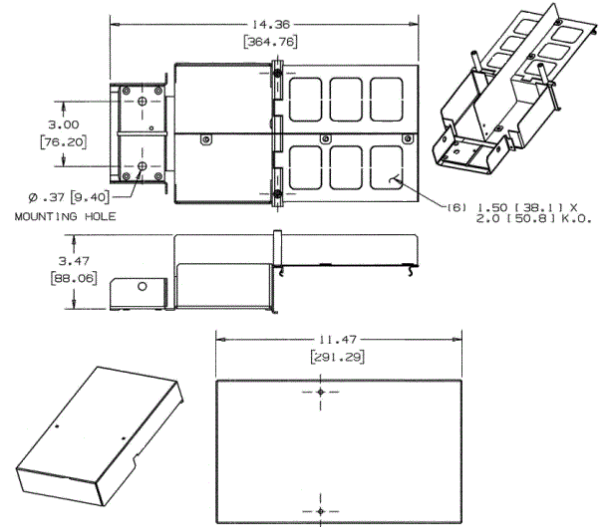

Raceway
Metal Raceway

HBL6750 Series Take-Off Connector
(HBL6750-HBL4750)

HUBBELL

Features

- For 90° tee connection of HBL4750 Raceway from HBL6750 Raceway.

Ordering Information

Description	Material	UPC Number	Catalog Number
Take-Off Connector (HBL6750-HBL4750)	Steel	783585218472	HBL6774AIV

Color
Ivory

Listings

UL Listed
CSA Certified

Specifications

Height	6.72"
Width	14.36"
Length	6.75"

Online Resources

Customer Use Drawing
eCatalog
Installation Instructions

Dimensions in Inches (mm)