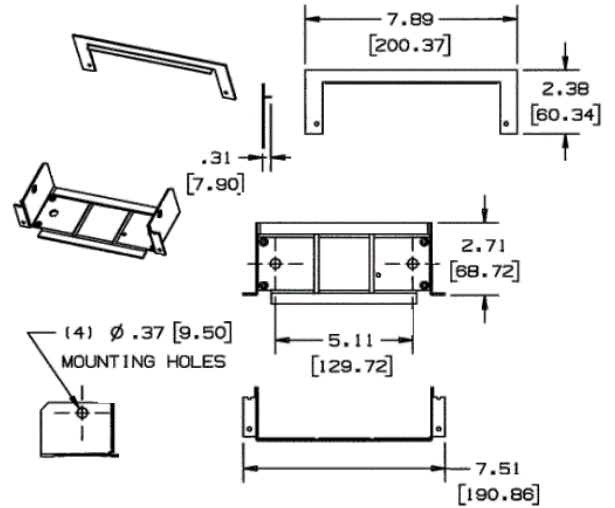

**Raceway**  
**Metal Raceway**  
**HBL6750 Series Panel Connector**

**HUBBELL**

**Features**

- To connect HBL6750 Raceway with surface type panel boxes.

**Ordering Information**

Description	Material	UPC Number	Catalog Number
Panel Connector	Steel	783585218489	HBL6786GY

**Color**  
 Gray

**Listings**

UL Listed  
 CSA Certified

**Specifications**

Height	2.00"
Width	7.89"
Length	2.38"

**Online Resources**

Customer Use Drawing  
 eCatalog  
 Installation Instructions

Dimensions in Inches (mm)

Hubbell Wiring Device-Kellems • Hubbell Incorporated (Delaware) • 40 Waterview Drive • Shelton, CT 06484

Phone (800) 288-6000 • Fax (800) 255-1031 • Specifications subject to change without notice.