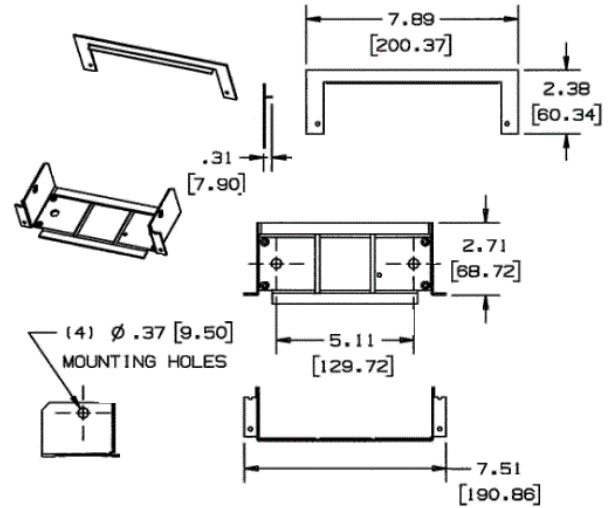

Raceway
Metal Raceway
HBL6750 Series Panel Connector

HUBBELL

Features

- To connect HBL6750 Raceway with surface type panel boxes.

Ordering Information

Description	Material	UPC Number	Catalog Number
Panel Connector	Steel	783585218496	HBL6786IV

Color
Ivory

Listings

UL Listed
CSA Certified

Specifications

Height	2.00"
Width	7.89"
Length	2.38"

Online Resources

Customer Use Drawing
eCatalog
Installation Instructions

Dimensions in Inches (mm)

Hubbell Wiring Device-Kellems • Hubbell Incorporated (Delaware) • 40 Waterview Drive • Shelton, CT 06484

Phone (800) 288-6000 • Fax (800) 255-1031 • Specifications subject to change without notice.