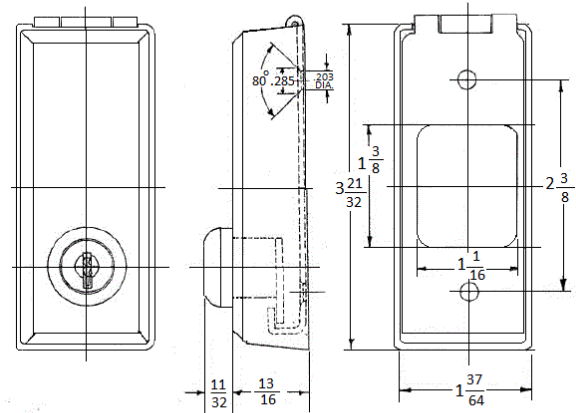

Wallplates
**Weatherproof Switch Plates, Covers and Locking
 Covers**

HUBBELL

Ordering Information

Description	Finish	Catalog Number	UPC
Straight cylinder type lock, all locks are keyed alike.	Dull Chrome	HBL96061DCH	783585809595

Specifications

Material	Brass
Screws	Brass plated steel
Keys	Brass

Online Resources

[Customer Use Drawing](#)
[eCatalog](#)

Dimensions in Inches (mm)

Hubbell Wiring Device-Kellems • Hubbell Incorporated (Delaware) • 40 Waterview Drive • Shelton, CT 06484