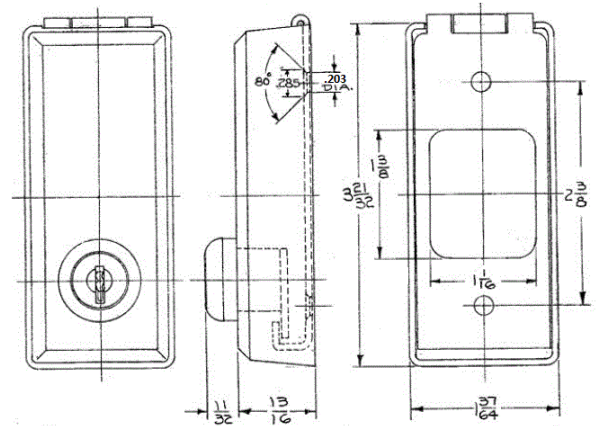

Wallplates
**Weatherproof Switch Plates, Covers and Locking
 Covers**

HUBBELL

Ordering Information

Description	Finish	Catalog Number	UPC
Straight cylinder type lock, all locks are keyed differently. This cant be master keyed.	Brass	HBL96062	783585809601

Specifications

Material	Brass
Screws	Brass plated steel
Keys	Brass

Online Resources

Customer Use Drawing
 eCatalog

Dimensions in Inches (mm)

Hubbell Wiring Device-Kellems • Hubbell Incorporated (Delaware) • 40 Waterview Drive • Shelton, CT 06484