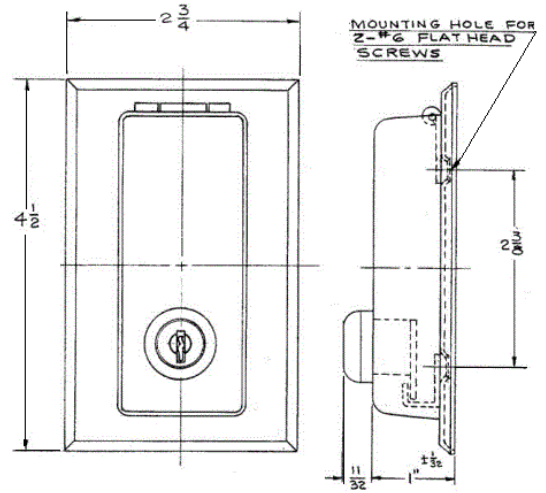

## Ordering Information

Description	
Locking cover plate for single 15 and 20A straight blade receptacles and 15A	<b>HBL96067</b>

## Specifications

Plate Material	Brass
Hinge	Brass
Lock	Brass
Key	Brass, Slotted Head
Screws	Brass Plated