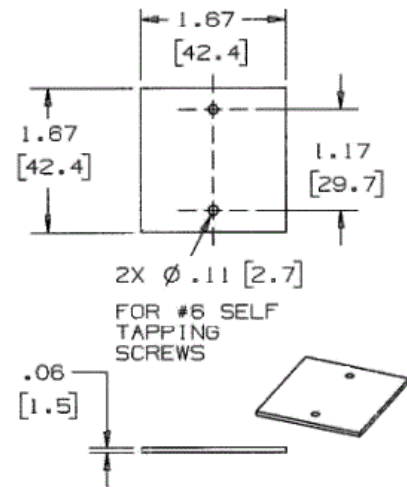

Raceway
Aluminum Raceway
HBLALU2000 Series Coupling (Pair)

HUBBELL

Features

- For joining lengths of HBLALU2000 Raceway.

Ordering Information

Description	Material	UPC Number	Catalog Number
Coupling (Pair)	Aluminum	783585110585	HBLALU2001

Listings

UL Listed
CSA Certified

Specifications

Height	0.2"
Width	1.67"
Length	1.67"

Online Resources

Customer Use Drawing
eCatalog
Installation Instructions

Dimensions in Inches (mm)

Hubbell Wiring Device-Kellems • Hubbell Incorporated (Delaware) • 40 Waterview Drive • Shelton, CT 06484