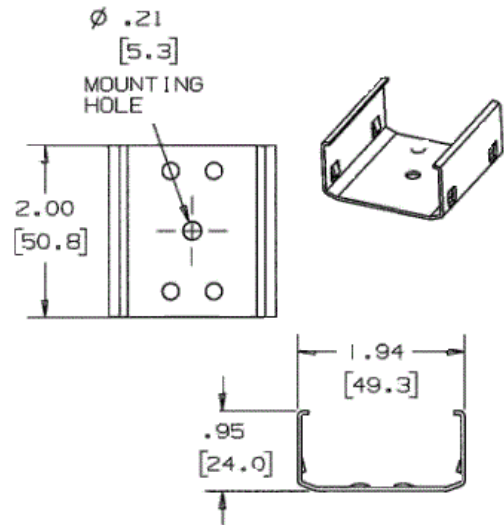

### Features

- For mounting lengths of HBLALU2000 Raceway at any point.
- Mount with #6 flat head fastener.
- Has set screw for locking to raceway.
- Raceway must be screwed to the wall for secure fastening.

### Ordering Information

Description	Material	UPC Number	Catalog Number
Supporting Clip	Stainless Steel	783585110592	HBLALU2003

### Specifications

Height	0.2"
Width	2.00"
Length	0.2"

### Online Resources

Customer Use Drawing  
eCatalog  
Installation Instructions

Dimensions in Inches (mm)

Hubbell Wiring Device-Kellems • Hubbell Incorporated (Delaware) • 40 Waterview Drive • Shelton, CT 06484