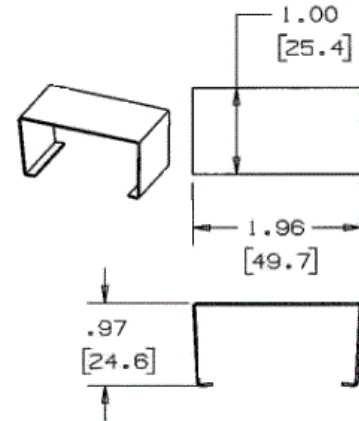

Raceway
Aluminum Raceway
HBLALU2000 Series Cover Clip

HUBBELL

Features

- Use to cover potential openings where two pieces of HBLALU2000 Raceway cover come together

Ordering Information

Description	Material	UPC Number	Catalog Number
Cover Clip	Stainless Steel	783585110608	HBLALU2006

Listings

UL Listed
CSA Certified

Specifications

Height	1.00"
Width	1.00"
Length	1.00"

Online Resources

Customer Use Drawing
eCatalog
Installation Instructions

Dimensions in Inches (mm)

Hubbell Wiring Device-Kellems • Hubbell Incorporated (Delaware) • 40 Waterview Drive • Shelton, CT 06484