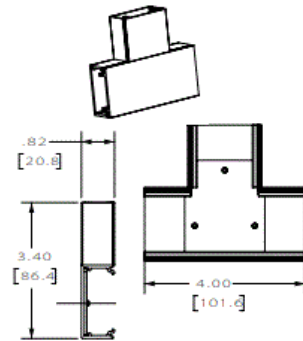

Raceway
Aluminum Raceway
HBLALU2000 Series Tee Fitting

HUBBELL

Features

- For branch connections of right angles.
- HBLALU2001 couplings included

Ordering Information

| Description | Material | UPC Number | Catalog Number |
|-------------|-------------------|--------------|----------------|
| Tee Fitting | Anodized Aluminum | 783585110653 | HBLALU2015 |

Listings

UL Listed
CSA Certified

Specifications

| | |
|--------|-------|
| Height | 0.82" |
| Width | 4.00" |
| Length | 3.40" |

Online Resources

Customer Use Drawing
eCatalog
Installation Instructions

Dimensions in Inches (mm)