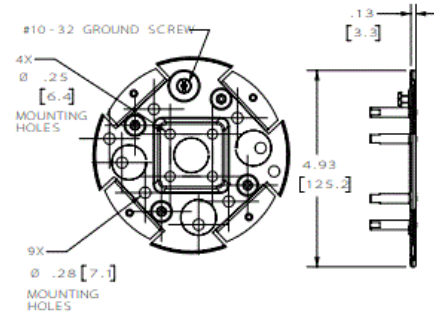

### Features

- To hang fixtures.
- Cover takes any device with mounting screw centers of 2.75 in. (69.85), 3.5 in. (89.00) and 4.06 in. (103.00).

### Specifications

Height	1.38"
Width	4.93"
Length	4.93"

### Online Resources

Customer Use Drawing  
eCatalog  
Installation Instructions

Dimensions in Inches (mm)

Hubbell Wiring Device-Kellems • Hubbell Incorporated (Delaware) • 40 Waterview Drive • Shelton, CT 06484