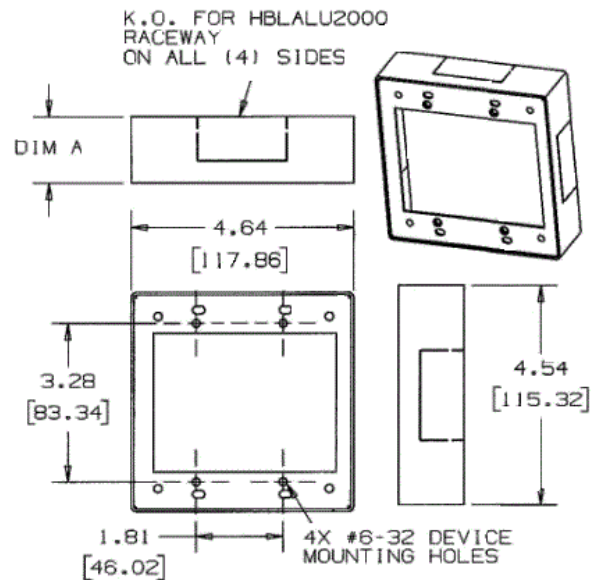

Raceway Aluminum Raceway HBLALU2000 Series Deep 2-Gang Device Box

HUBBELL

Features

- For deep switches and receptacles.

Ordering Information

Description	Material	UPC Number	Catalog Number
Deep 2-Gang Device Box	Anodized Aluminum	783585110714	HBLALU20442

Listings

UL Listed
CSA Certified

Specifications

Height	4.54"
Width	4.64"
Length	2.75"

Online Resources

Customer Use Drawing
eCatalog
Installation Instructions

Dimensions in Inches (mm)

Hubbell Wiring Device-Kellems • Hubbell Incorporated (Delaware) • 40 Waterview Drive • Shelton, CT 06484