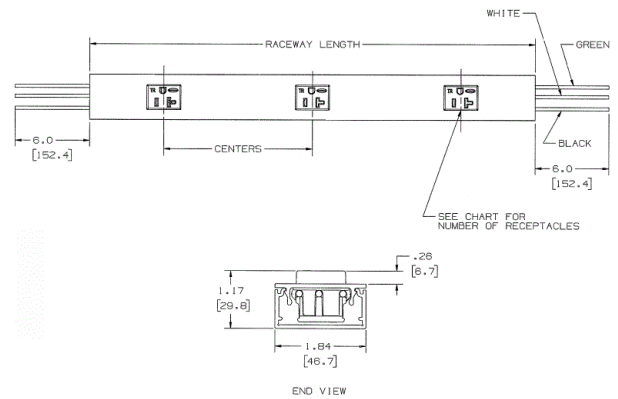

Raceway
Aluminum Raceway

Aluminum PlugTrak[®], 3', 15A 125V, 1-Circuit, 6 Duplex

Features

- Tamper Resistant
- Available in 3ft. 5 ft. or 6 ft. lengths
- Available in Standard, Isolated Ground (IG), Tamper-Resistant (TR) and USB (U) versions.
- Multiple spacing configurations
- Hubbell designed and manufactured 15 or 20 Amp receptacles

Ordering Information

Description	Material	Receptacles	UPC Number	Catalog Number
Aluminum PlugTrak [®]	Anodized Aluminum	6	783585455938	HBLALU20GB3 06TR

Listings

UL Listed
 CSA Certified

Specifications

Height	0.95" (24)
Width	1.84" (47)
Length	36.00" (914)
Receptacle Spacing	6"

Complementary Products

Entrance Fitting	HBLALU2010A
Cover Clip	HBLALU2006
External Elbow	HBLALU2018
Coupling	HBLALU2001
Flat Elbow	HBLALU2011

Online Resources

Customer Sales Drawings
 eCatalog
 Installation Instructions

Dimensions in Inches (mm)

Hubbell Wiring Device-Kellems • Hubbell Incorporated (Delaware) • 40 Waterview Drive • Shelton, CT 06484

Phone (800) 288-6000 • Fax (800) 255-1031 • Specifications subject to change without notice.