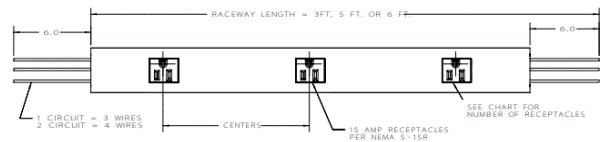

Ordering Information

Description	Material	Receptacles	UPC Number	Catalog Number
Aluminum PlugTrak [®]	Anodized Aluminum	6	783585113210	HBLALU20GB30 6

Listings

UL Listed
CSA Certified

Specifications

Height	0.95" (24)
Width	1.84" (47)
Length	36.00" (914)
Receptacle Spacing	6"

Complementary Products

Entrance Fitting	HBLALU2010A
Cover Clip	HBLALU2006
External Elbow	HBLALU2018
Coupling	HBLALU2001
Flat Elbow	HBLALU2011

Online Resources

Customer Sales Drawings
eCatalog
Installation Instructions

Dimensions in Inches (mm)

Hubbell Wiring Device-Kellems • Hubbell Incorporated (Delaware) • 40 Waterview Drive • Shelton, CT 06484

Phone (800) 288-6000 • Fax (800) 255-1031 • Specifications subject to change without notice.