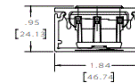

Online Resources

Customer Sales Drawings
eCatalog
Installation Instructions