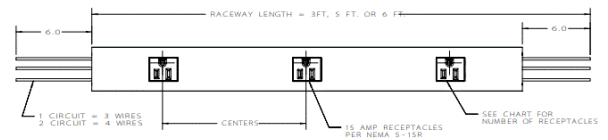

Online Resources

Customer Sales Drawings
eCatalog
Installation Instructions

Dimensions in Inches (mm)

Hubbell Wiring Device-Kellems • Hubbell Incorporated (Delaware) • 40 Waterview Drive • Shelton, CT 06484

Phone (800) 288-6000 • Fax (800) 255-1031 • Specifications subject to change without notice.