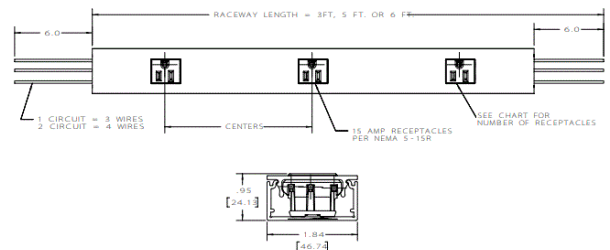

### Specifications

Height	0.95" (24)
Width	1.84" (47)
Length	72.00" (1829)
Receptacle Spacing	12"

### Complementary Products

Entrance Fitting	HBLALU2010A
Cover Clip	HBLALU2006
External Elbow	HBLALU2018
Coupling	HBLALU2001
Flat Elbow	HBLALU2011

### Online Resources

Customer Sales Drawings  
eCatalog  
Installation Instructions

Dimensions in Inches (mm)

Hubbell Wiring Device-Kellems • Hubbell Incorporated (Delaware) • 40 Waterview Drive • Shelton, CT 06484