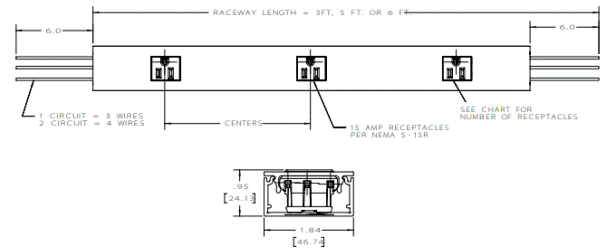

Listings

UL Listed
CSA Certified

Specifications

| | |
|--------------------|---------------|
| Height | 0.95" (24) |
| Width | 1.84" (47) |
| Length | 60.00" (1524) |
| Receptacle Spacing | 6" |

Complementary Products

| | |
|------------------|-------------|
| Entrance Fitting | HBLALU2010A |
| Cover Clip | HBLALU2006 |
| External Elbow | HBLALU2018 |
| Coupling | HBLALU2001 |
| Flat Elbow | HBLALU2011 |

Online Resources

Customer Sales Drawings
eCatalog
Installation Instructions

Dimensions in Inches (mm)

Hubbell Wiring Device-Kellems • Hubbell Incorporated (Delaware) • 40 Waterview Drive • Shelton, CT 06484

Phone (800) 288-6000 • Fax (800) 255-1031 • Specifications subject to change without notice.