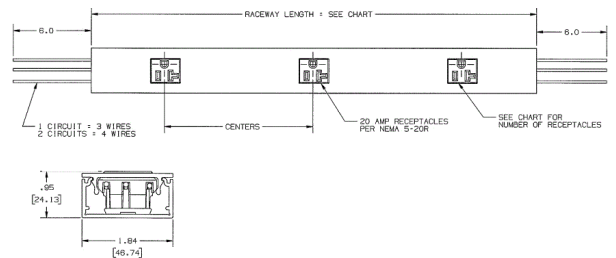

**Specifications**

Height	0.95" (24)
Width	1.84" (47)
Length	36.00" (914)
Receptacle Spacing	6"

**Complementary Products**

Entrance Fitting	HBLALU2010A
Cover Clip	HBLALU2006
External Elbow	HBLALU2018
Coupling	HBLALU2001
Flat Elbow	HBLALU2011

**Online Resources**

Customer Sales Drawings  
 eCatalog  
 Installation Instructions

Dimensions in Inches (mm)

Hubbell Wiring Device-Kellems • Hubbell Incorporated (Delaware) • 40 Waterview Drive • Shelton, CT 06484