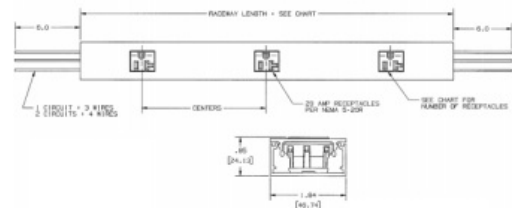

### Specifications

Height	0.95" (24)
Width	1.84" (47)
Length	60.00" (1524)
Receptacle Spacing	6"

### Complementary Products

Entrance Fitting	HBLALU2010A
Cover Clip	HBLALU2006
External Elbow	HBLALU2018
Coupling	HBLALU2001
Flat Elbow	HBLALU2011

### Online Resources

Customer Sales Drawings  
eCatalog  
Installation Instructions

Dimensions in Inches (mm)

Hubbell Wiring Device-Kellems • Hubbell Incorporated (Delaware) • 40 Waterview Drive • Shelton, CT 06484