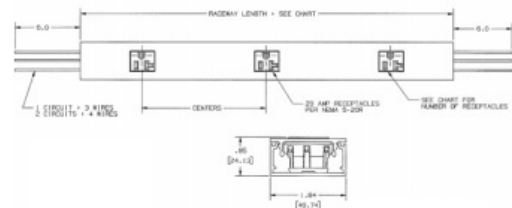

### Specifications

Height	0.95" (24)
Width	1.84" (47)
Length	72.00" (1829)
Receptacle Spacing	12"

### Complementary Products

Entrance Fitting	HBLALU2010A
Cover Clip	HBLALU2006
External Elbow	HBLALU2018
Coupling	HBLALU2001
Flat Elbow	HBLALU2011

### Online Resources

Customer Sales Drawings  
eCatalog  
Installation Instructions

Dimensions in Inches (mm)

Hubbell Wiring Device-Kellems • Hubbell Incorporated (Delaware) • 40 Waterview Drive • Shelton, CT 06484