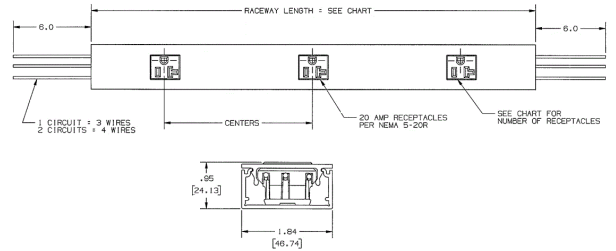

### Specifications

Height	0.95" (24)
Width	1.84" (47)
Length	72.00" (1829)
Receptacle Spacing	12"

### Complementary Products

Entrance Fitting	HBLALU2010A
Cover Clip	HBLALU2006
External Elbow	HBLALU2018
Coupling	HBLALU2001
Flat Elbow	HBLALU2011

### Online Resources

Customer Sales Drawings  
eCatalog  
Installation Instructions

Dimensions in Inches (mm)

Hubbell Wiring Device-Kellems • Hubbell Incorporated (Delaware) • 40 Waterview Drive • Shelton, CT 06484