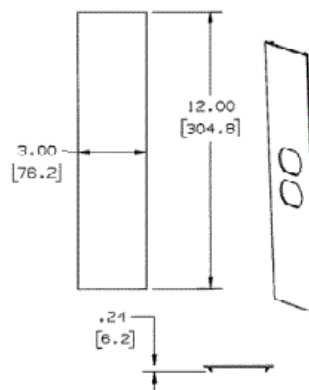

### Ordering Information

Description	Material	UPC Number	Catalog Number
Duplex Receptacle Cover	Anodized Aluminum	783585113456	HBLALU34DRBM

### Specifications

Height	3.00"
Width	12.00"
Length	0.20"

### Online Resources

Customer Use Drawing  
eCatalog  
Installation Instructions

Dimensions in Inches (mm)

Hubbell Wiring Device-Kellems • Hubbell Incorporated (Delaware) • 40 Waterview Drive • Shelton, CT 06484