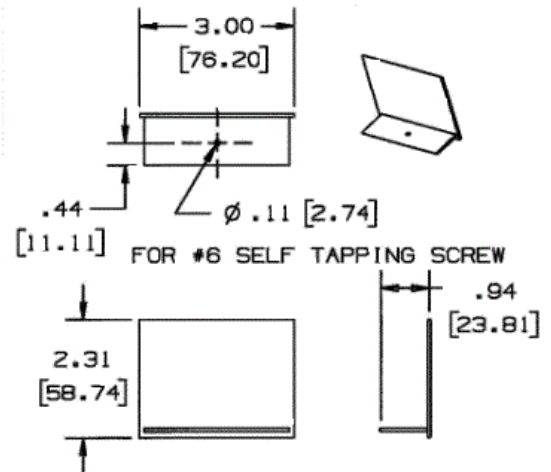

## Ordering Information

Description	Material	UPC Number	Catalog Number
Blank End Fitting	Anodized Aluminum	783585218663	HBLALU3810B

## Specifications

Height	2.31"
Width	3.00"
Length	0.20"

## Online Resources

Customer Use Drawing  
eCatalog  
Installation Instructions

Dimensions in Inches (mm)

Hubbell Wiring Device-Kellems • Hubbell Incorporated (Delaware) • 40 Waterview Drive • Shelton, CT 06484