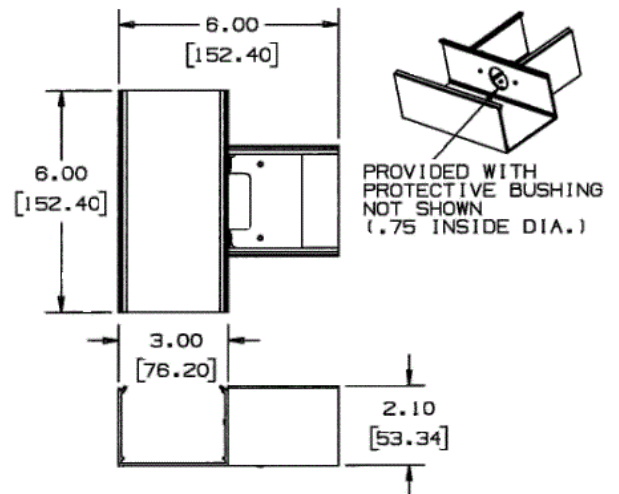

Raceway
Aluminum Raceway
HBLALU3800 Series Tee

HUBBELL

Features

- For branch connections of two runs of HBLALU3800 Raceway.
- HBLALU5701 couplings included.
- See page R-44 for cover plates.

Ordering Information

Description	Material	UPC Number	Catalog Number
Tee	Anodized Aluminum	783585218694	HBLALU3815

Listings

UL Listed
CSA Certified

Specifications

Height	2.10"
Width	6.00"
Length	6.00"

Online Resources

Customer Use Drawing
eCatalog
Installation Instructions

Dimensions in Inches (mm)

Hubbell Wiring Device-Kellems • Hubbell Incorporated (Delaware) • 40 Waterview Drive • Shelton, CT 06484

Phone (800) 288-6000 • Fax (800) 255-1031 • Specifications subject to change without notice.