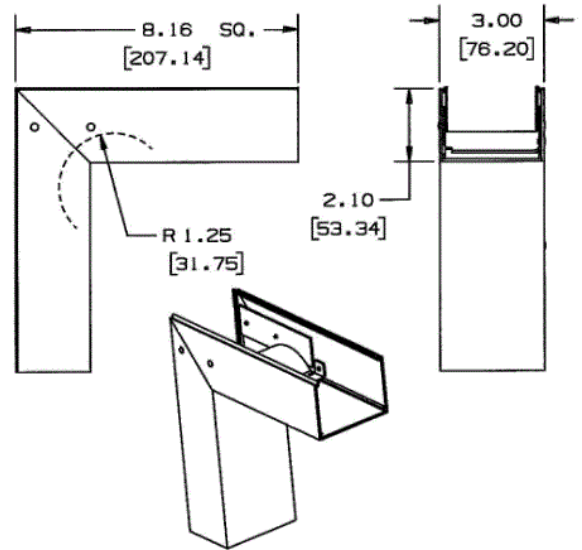

## Ordering Information

Description	Material	UPC Number	Catalog Number
External Elbow	Anodized Aluminum	783585218724	HBLALU3818

## Specifications

Height	2.10"
Width	6.00"
Length	6.00"

## Online Resources

Customer Use Drawing  
eCatalog  
Installation Instructions

Dimensions in Inches (mm)

Hubbell Wiring Device-Kellems • Hubbell Incorporated (Delaware) • 40 Waterview Drive • Shelton, CT 06484