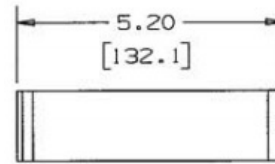

Raceway
Aluminum Raceway
HBLALU5000 Series Cover Clip

HUBBELL

Features

- To cover seam where lengths of HBLALU5000 Raceway come together.

Ordering Information

Description	Material	UPC Number	Catalog Number
Cover Clip	Stainless Steel	783585110813	HBLALU5006

Listings

UL Listed
CSA Certified

Specifications

Height	1.38"
Width	1.38"
Length	1.38"

Online Resources

Customer Use Drawing
eCatalog
Installation Instructions

Dimensions in Inches (mm)

Hubbell Wiring Device-Kellems • Hubbell Incorporated (Delaware) • 40 Waterview Drive • Shelton, CT 06484