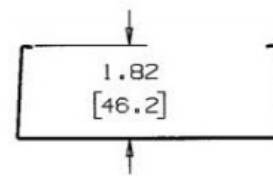

Raceway
Aluminum Raceway
HBLALU5000 Series Cover Clip

HUBBELL

Features

- To cover seam where lengths of HBLALU5000 Raceway come together.

Ordering Information

Description	Material	UPC Number	Catalog Number
Cover Clip	Stainless Steel	783585110813	HBLALU5006

Listings

UL Listed
CSA Certified

Specifications

Height	1.38"
Width	1.38"
Length	1.38"

Online Resources

Customer Use Drawing
eCatalog
Installation Instructions

Dimensions in Inches (mm)

Hubbell Wiring Device-Kellems • Hubbell Incorporated (Delaware) • 40 Waterview Drive • Shelton, CT 06484