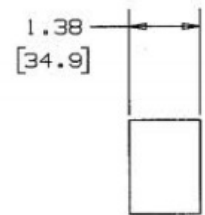

Raceway
Aluminum Raceway
HBLALU5000 Series Cover Clip

HUBBELL

Features

- To cover seam where lengths of HBLALU5000 Raceway come together.

Ordering Information

Description	Material	UPC Number	Catalog Number
Cover Clip	Stainless Steel	783585110813	HBLALU5006

Listings

UL Listed
CSA Certified

Specifications

Height	1.38"
Width	1.38"
Length	1.38"

Online Resources

Customer Use Drawing
eCatalog
Installation Instructions

Dimensions in Inches (mm)

Hubbell Wiring Device-Kellems • Hubbell Incorporated (Delaware) • 40 Waterview Drive • Shelton, CT 06484