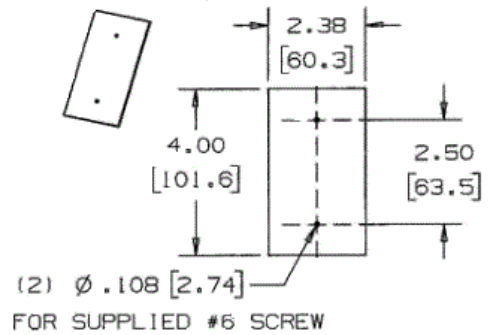

### Specifications

Height	1.66"
Width	9.00"
Length	8.08"

### Online Resources

Customer Use Drawing  
eCatalog  
Installation Instructions

Dimensions in Inches (mm)

Hubbell Wiring Device-Kellems • Hubbell Incorporated (Delaware) • 40 Waterview Drive • Shelton, CT 06484