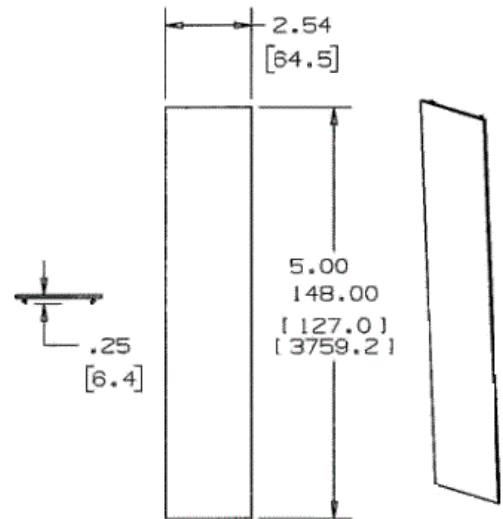

# HUBBELL

**Features**

- To cover 12 in. (305.00) section of raceway.

**Ordering Information**

Description	Material	UPC Number	Catalog Number
Blank Cover	Anodized Aluminum	783585110929	HBLALU57BL

**Listings**

UL Listed  
CSA Certified

**Specifications**

Height	2.54"
Width	12.00"
Length	0.20"

**Online Resources**

Customer Use Drawing  
eCatalog  
Installation Instructions

Dimensions in Inches (mm)

Hubbell Wiring Device-Kellems • Hubbell Incorporated (Delaware) • 40 Waterview Drive • Shelton, CT 06484