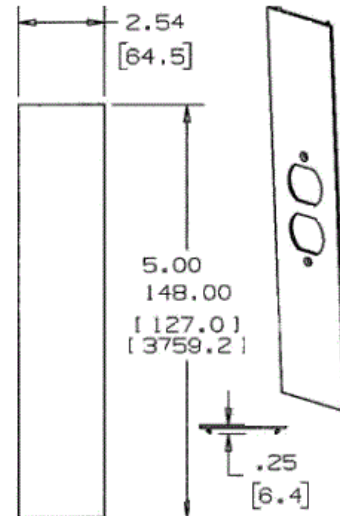

### Ordering Information

Description	Material	UPC Number	Catalog Number
Duplex Receptacle Cover	Anodized Aluminum	783585110936	HBLALU57DR

### Specifications

Height	2.54"
Width	12.00"
Length	0.20"

### Online Resources

Customer Use Drawing  
eCatalog  
Installation Instructions

Dimensions in Inches (mm)

Hubbell Wiring Device-Kellems • Hubbell Incorporated (Delaware) • 40 Waterview Drive • Shelton, CT 06484