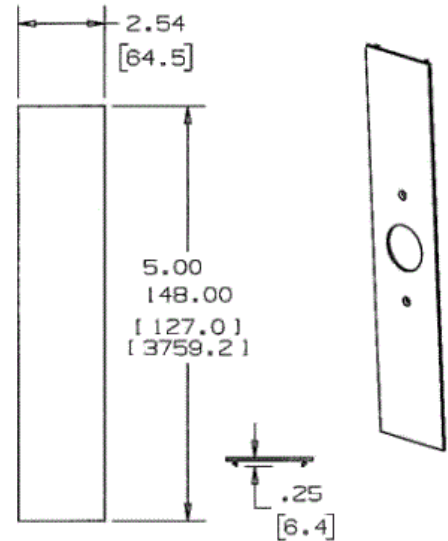

Raceway

Aluminum Raceway

HBLALU5000 and HBLALU7620 Series Single Receptacle Cover

HUBBELL

Features

- For single receptacle with face diameters of 1.38 in. to 1.39 in. (35.05 to 35.31).

Ordering Information

Description	Material	UPC Number	Catalog Number
Single Receptacle Cover	Anodized Aluminum	783585110943	HBLALU57E

Listings

UL Listed
CSA Certified

Specifications

Height	2.54"
Width	12.00"
Length	0.20"

Online Resources

Customer Use Drawing
eCatalog
Installation Instructions

Dimensions in Inches (mm)

Hubbell Wiring Device-Kellems • Hubbell Incorporated (Delaware) • 40 Waterview Drive • Shelton, CT 06484