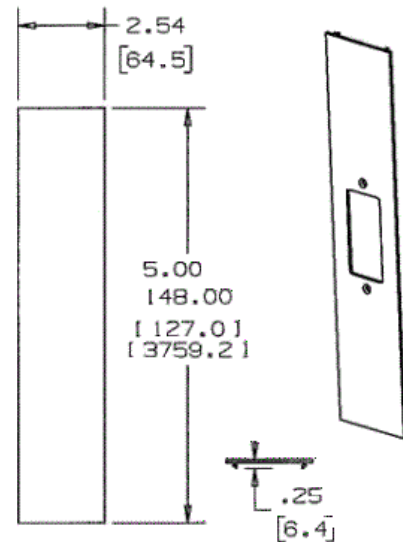

Ordering Information

Description	Material	UPC Number	Catalog Number
Rectangular Style Line® Cover	Anodized Aluminum	783585110967	HBLALU57G

Listings

UL Listed
CSA Certified

Specifications

Height	2.54"
Width	12.00"
Length	0.20"

Online Resources

Customer Use Drawing
eCatalog
Installation Instructions

Dimensions in Inches (mm)

Hubbell Wiring Device-Kellems • Hubbell Incorporated (Delaware) • 40 Waterview Drive • Shelton, CT 06484