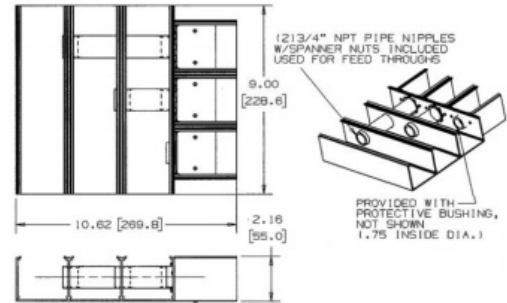

Raceway
Aluminum Raceway
HBLALU7620 Series Tee

HUBBELL

Features

- For branch connections of two runs of HBLALU7620 Raceway.
- HBLALU5701 couplings included.
- See page R-44 for cover plates.

Ordering Information

Description	Material	UPC Number	Catalog Number
Tee Cover	Anodized Aluminum	783585111100	HBLALU7615

Listings

UL Listed
CSA Certified

Specifications

Height	2.16"
Width	10.62"
Length	9.00"

Online Resources

eCatalog
Installation Instructions

Dimensions in Inches (mm)

Hubbell Wiring Device-Kellems • Hubbell Incorporated (Delaware) • 40 Waterview Drive • Shelton, CT 06484

Phone (800) 288-6000 • Fax (800) 255-1031 • Specifications subject to change without notice.