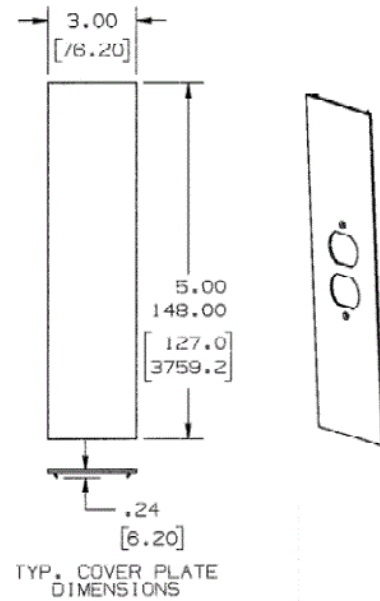

**Raceway
Aluminum Raceway
HBLALU3800 and HBLALU4800 Series
Duplex Receptacle Cover**

HUBBELL

Features

- For duplex receptacles and duplex communication frames shown on page R-45.

Ordering Information

Description	Material	UPC Number	Catalog Number
Duplex Receptacle Cover	Anodized Aluminum	783585218861	HBLALUDR

Listings

UL Listed
CSA Certified

Specifications

Height	3.00"
Width	12.00"
Length	0.20"

Online Resources

Customer Use Drawing
eCatalog
Installation Instructions

Dimensions in Inches (mm)

Hubbell Wiring Device-Kellems • Hubbell Incorporated (Delaware) • 40 Waterview Drive • Shelton, CT 06484