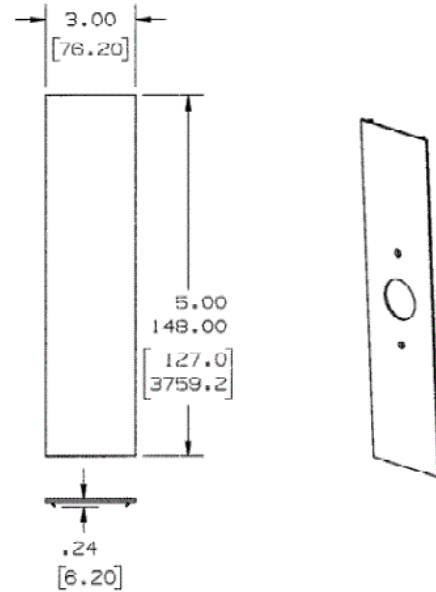

Raceway
Aluminum Raceway
HBLALU3800 and HBLALU4800 Series
Single Receptacle Cover

HUBBELL

Features

- For single receptacle with face diameters of 1.38 in. to 1.39 in. (35.05 to 35.31).

Ordering Information

Description	Material	UPC Number	Catalog Number
Single Receptacle Cover	Anodized Aluminum	783585218878	HBLALUE

Listings

UL Listed
CSA Certified

Specifications

Height	3.00"
Width	12.00"
Length	0.20"

Online Resources

Customer Use Drawing
eCatalog
Installation Instructions

Dimensions in Inches (mm)

Hubbell Wiring Device-Kellems • Hubbell Incorporated (Delaware) • 40 Waterview Drive • Shelton, CT 06484

Phone (800) 288-6000 • Fax (800) 255-1031 • Specifications subject to change without notice.