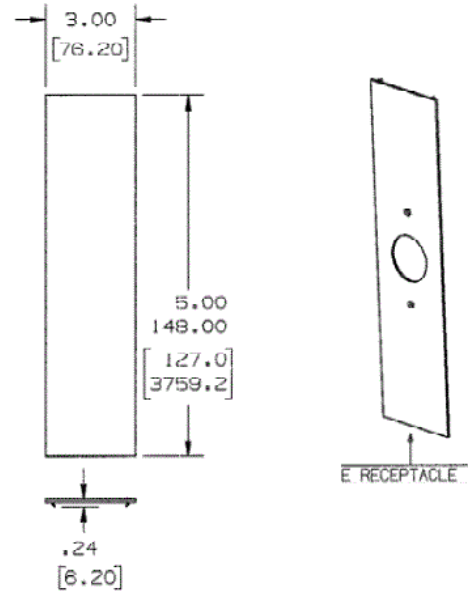

# HUBBELL

**Features**

- For single receptacle with face diameters of 1.56 in. to 1.59 in. (39.62 to 40.39).

**Ordering Information**

Description	Material	UPC Number	Catalog Number
Single Receptacle Cover	Anodized Aluminum	783585218885	HBLALUF

**Listings**

UL Listed  
 CSA Certified

**Specifications**

Height	3.00"
Width	12.00"
Length	0.20"

**Online Resources**

Customer Use Drawing  
 eCatalog  
 Installation Instructions

Dimensions in Inches (mm)