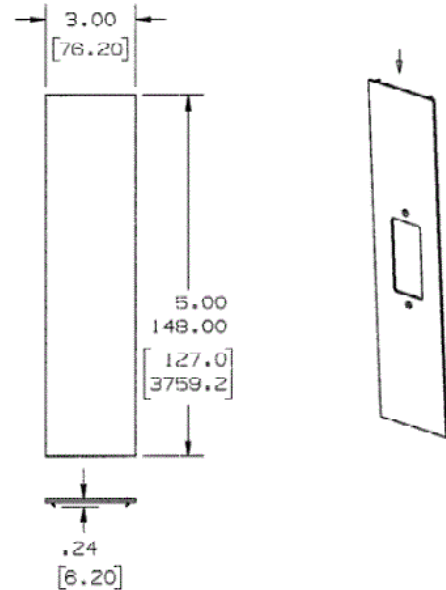

Raceway

Aluminum Raceway

HBLALU3800 and HBLALU4800 Series Rectangular Style Line® Cover

HUBBELL

Features

- For Style Line rectangular duplex receptacle, GFCI, surge device or rectangular communication frames shown on page R-45.

Ordering Information

Description	Material	UPC Number	Catalog Number
Rectangular Style Line® Cover	Anodized Aluminum	783585218892	HBLALUG

Listings

UL Listed
CSA Certified

Specifications

Height	3.00"
Width	12.00"
Length	0.20"

Online Resources

Customer Use Drawing
eCatalog
Installation Instructions

Dimensions in Inches (mm)

Hubbell Wiring Device-Kellems • Hubbell Incorporated (Delaware) • 40 Waterview Drive • Shelton, CT 06484