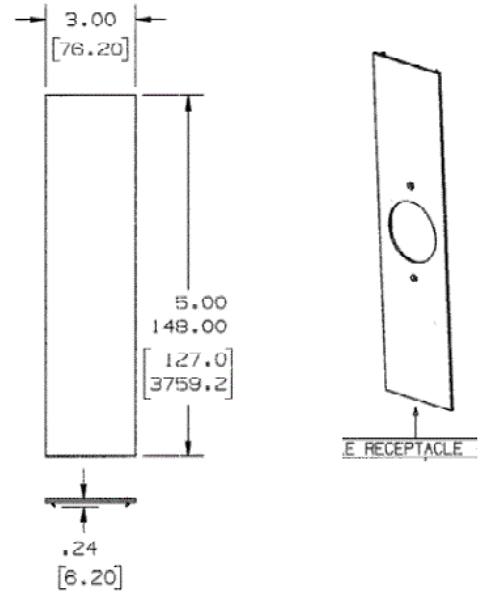

Raceway
Aluminum Raceway
HBLALU3800 and HBLALU4800 Series
Single Receptacle Cover

HUBBELL

Features

- For single receptacle with face diameter of 2.13 in. (54.10).

Ordering Information

Description	Material	UPC Number	Catalog Number
Single Receptacle Cover	Anodized Aluminum	783585218908	HBLALUJ

Listings

UL Listed
 CSA Certified

Specifications

Height	3.00"
Width	12.00"
Length	0.20"

Online Resources

Customer Use Drawing
 eCatalog
 Installation Instructions

Dimensions in Inches (mm)

Hubbell Wiring Device-Kellems • Hubbell Incorporated (Delaware) • 40 Waterview Drive • Shelton, CT 06484