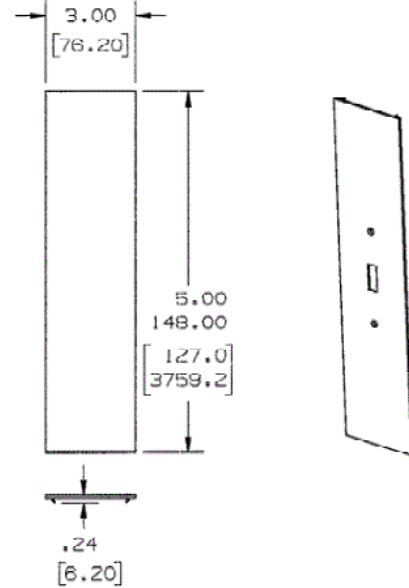

**Raceway
Aluminum Raceway
HBLALU3800 and HBLALU4800 Series
Toggle Switch Cover**

HUBBELL

Features

- For single pole, two pole, three way or four way switches.

Ordering Information

Description	Material	UPC Number	Catalog Number
Toggle Switch Cover	Anodized Aluminum	783585218939	HBLALUN

Listings

UL Listed
CSA Certified

Specifications

Height	3.00"
Width	12.00"
Length	0.20"

Online Resources

Customer Use Drawing
eCatalog
Installation Instructions

Dimensions in Inches (mm)

Hubbell Wiring Device-Kellems • Hubbell Incorporated (Delaware) • 40 Waterview Drive • Shelton, CT 06484