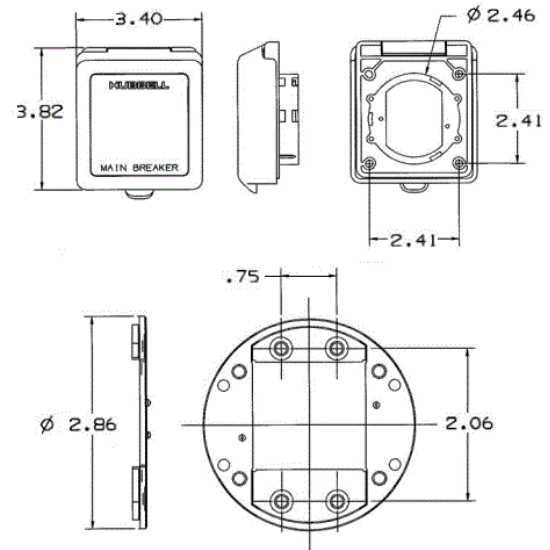

#### Ordering Information

**Description**  
Stylized non-metallic inlet housing; blank for attaching a circuit breaker (not included). Mounting hardware for Carling series breakers included.

**UPC Number** 783585040653  
**Catalog Number** HBLCBINM

#### Online Resources

[Customer Sales Drawings](#)  
[eCatalog](#)  
[Installation Instructions](#)

Dimensions in Inches (mm)

Hubbell Wiring Device-Kellems • Hubbell Incorporated (Delaware) • 40 Waterview Drive • Shelton, CT 06484